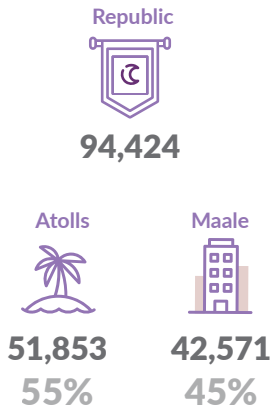

# Household Characteristics

Census 2022

## Households in Maldives

Based on Census 2022, the Republic of Maldives comprises 94,424 households. Maale\* has the highest concentration, accounting for 45 percent, which is 42,571 households.