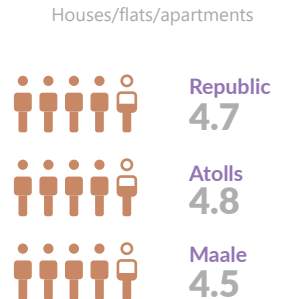

## Households in Maldives

Based on Census 2022, the Republic of Maldives comprises 94,424 households. Maale\* has the highest concentration, accounting for 45 percent, which is 42,571 households.

## Type of Living Quarters

## Average Household Size

Average household size represent the average number of individuals who live together in a single household.

In the Republic, average household size for all households residing in house/flats/apartments stands at 4.7 persons per household.

### Administrative islands

**83%** of households own  
their residential units

**8%** of households rent  
their residential units