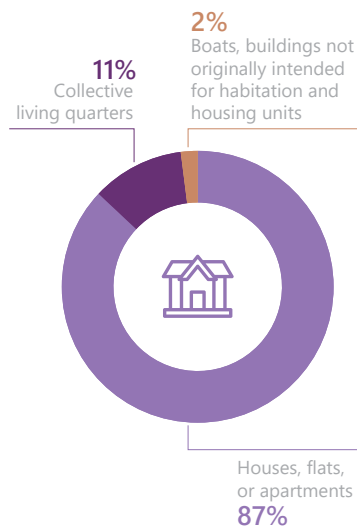

Type of Living Quarters