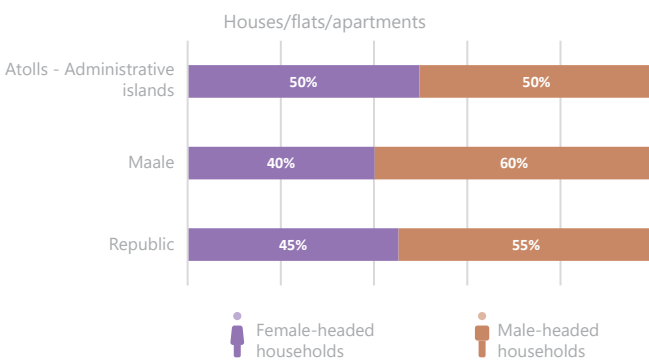

## Households in Maldives

Based on Census 2022, the Republic of Maldives comprises 94,424 households. Maale\* has the highest concentration, accounting for 45 percent, which is 42,571 households.

## Type of Living Quarters

## Average Household Size

Average household size represent the average number of individuals who live together in a single household.

In the Republic, average household size for all households residing in house/flats/apartments stands at 4.7 persons per household.

## Household Head