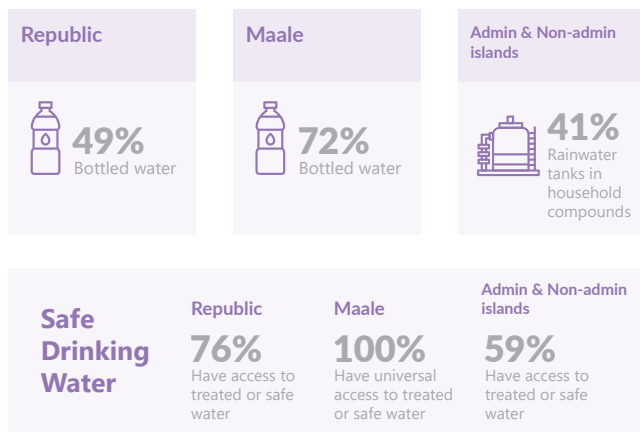

## Household Head

## Housing Quality

The Republic (Maale & admin island):  
Houses/flats/apartments

## Drinking Water

Percentage of Population have access to drinking water