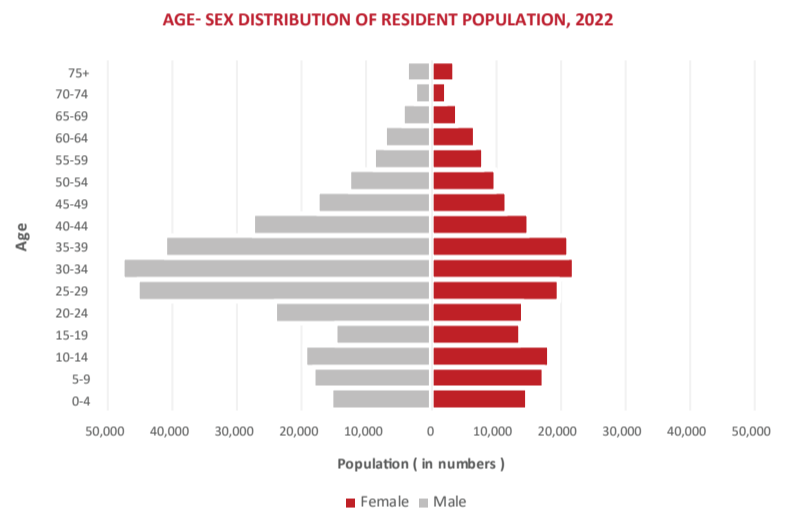

Population Pyramid