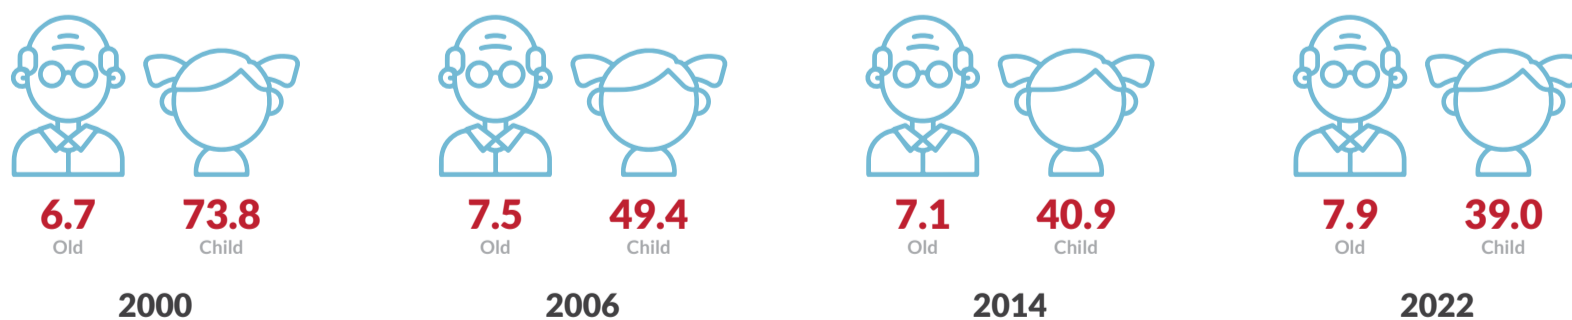

Age Dependency Ratio

(Dependency Ratios (per 100 persons ages 15-64))

According to demographic statistics from 2022, the total dependency ratio was 46.8. While the child dependency ratio decreased to 39 per hundred people aged 15-64 years, the old age dependency continued to rise to 7.9 per hundred persons in the same age group. Overall dependency ratios in atolls show that the ratio is highest in South Thiladhumathi Atoll (Hdh) and it is the lowest in Male Atoll in 2022.