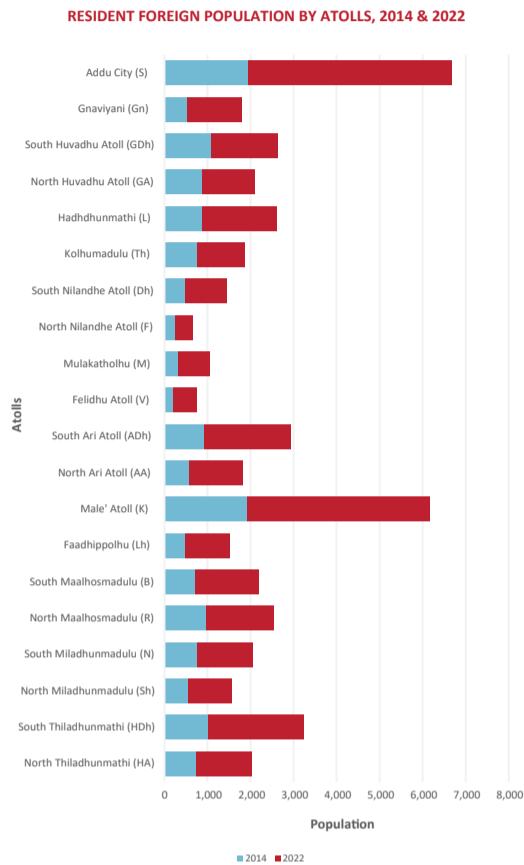

POPULATION DYNAMICS IN THE MALDIVES

Resident Foreign Population