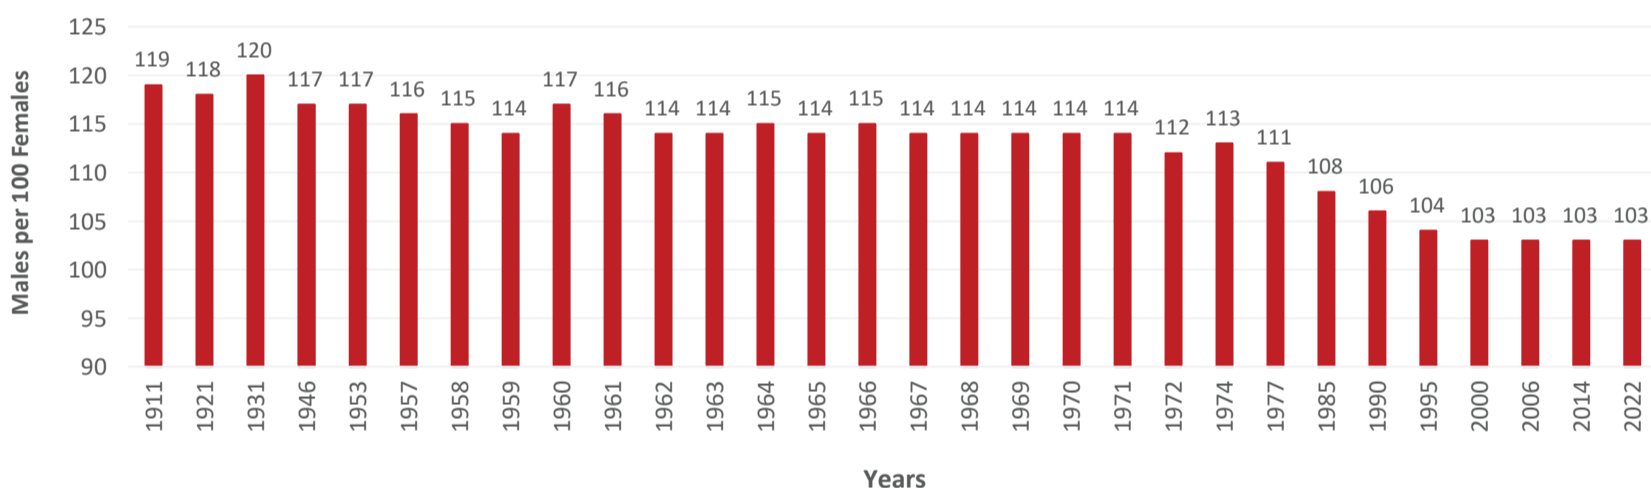

SEX RATIO BY YEARS 1911 - 2022