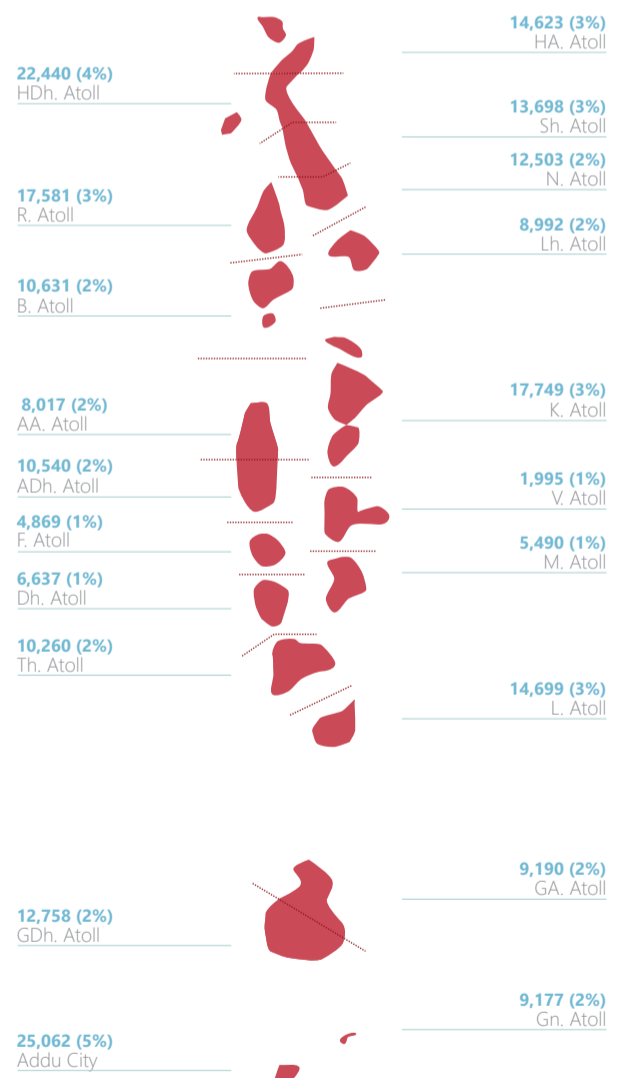

## Population growth of the Maldives

The census shows that a total of 515,132 people live in Maldives. This includes 382,639 resident Maldivians and 132,493 resident foreigners

**211,908 (41%)**  
of the resident population lives in  
**Maale**

**52,482 (10%)**  
of the resident population lives in  
**Resorts**

**236,911 (46%)**  
of the resident population lives in  
**Admin Islands**

**13,831 (3%)**  
of the resident population lives in  
**Industrial Islands**

## Population Distribution

MAP OF MALDIVES

From the 1990s, the growth rate began to decline, and it stands at 1.56 percent annually at this point. A notable drop in fertility during the 1990s and 2000s was the primary factor contributing to the dip in the population growth rate during that time. The total fertility rate (TFR) was 1.7 in the 2022 census, compared to approximately 6.4 in the 1990s.

### Population from 15 to 64 years

The population aged between 15-64 years was 390,369, representing 76 percent of the total population. This figure marks an increase of 8 percent since the 2014 census when the working-age population was 228,619 and constituted 68 percent of the total population.