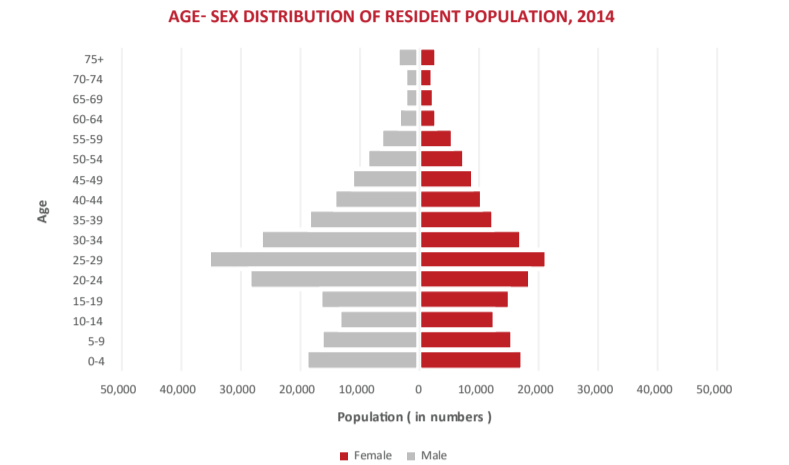

Population Pyramid