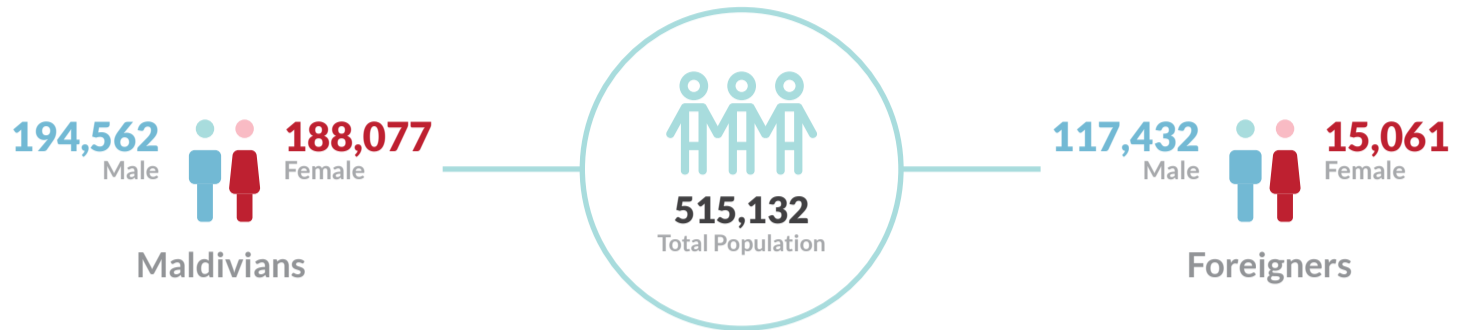

# POPULATION DYNAMICS IN THE MALDIVES

## Population growth of the Maldives

The census shows that a total of 515,132 people live in Maldives. This includes 382,639 resident Maldivians and 132,493 resident foreigners

**211,908 (41%)**  
of the resident population lives in  
**Maale**

### Population from 15 to 64 years

The population aged between 15-64 years was 390,369, representing 76 percent of the total population. This figure marks an increase of 8 percent since the 2014 census when the working-age population was 228,619 and constituted 68 percent of the total population.

## Age Dependency Ratio

(Dependency Ratios (per 100 persons ages 15-64))

According to demographic statistics from 2022, the total dependency ratio was 46.8. While the child dependency ratio decreased to 39 per hundred people aged 15-64 years, the old age dependency continued to rise to 7.9 per hundred persons in the same age group. Overall dependency ratios in atolls show that the ratio is highest in South Thiladhumathi Atoll (Hdh) and it is the lowest in Male Atoll in 2022.