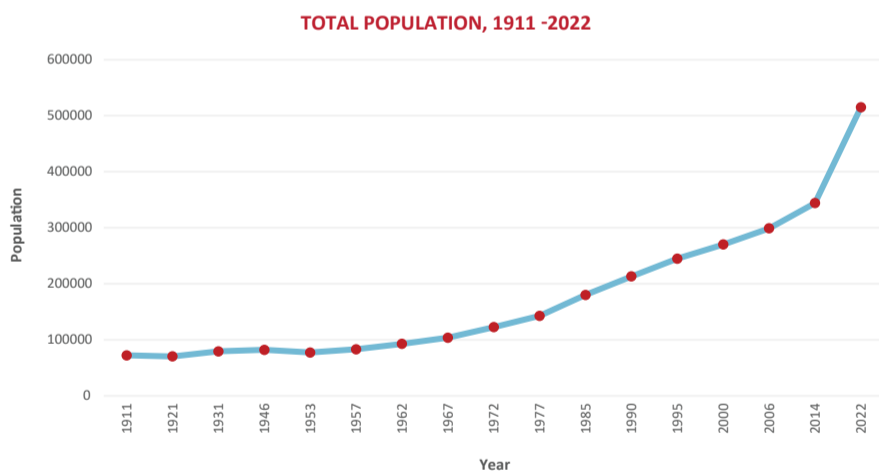

## Population growth of the Maldives

The census shows that a total of 515,132 people live in Maldives. This includes 382,639 resident Maldivians and 132,493 resident foreigners

**211,908 (41%)**  
of the resident population lives in  
**Maale**

**52,482 (10%)**  
of the resident population lives in  
**Resorts**

**236,911 (46%)**  
of the resident population lives in  
**Admin Islands**

**13,831 (3%)**  
of the resident population lives in  
**Industrial Islands**

## Population Distribution

MAP OF MALDIVES

From the 1990s, the growth rate began to decline, and it stands at 1.56 percent annually at this point. A notable drop in fertility during the 1990s and 2000s was the primary factor contributing to the dip in the population growth rate during that time. The total fertility rate (TFR) was 1.7 in the 2022 census, compared to approximately 6.4 in the 1990s.

### Population from 15 to 64 years

The population aged between 15-64 years was 390,369, representing 76 percent of the total population. This figure marks an increase of 8 percent since the 2014 census when the working-age population was 228,619 and constituted 68 percent of the total population.