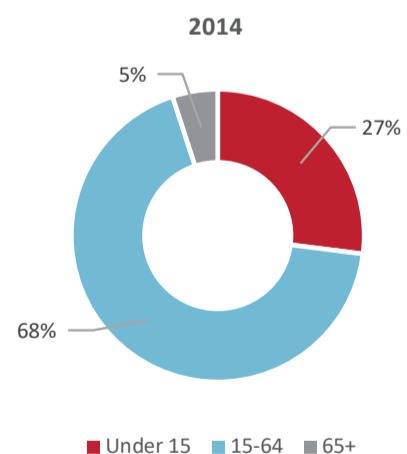

## Age Distribution

### Population under 15 years

There were 103,913 children in this age group, with 50,554 females and 53,359 males

### Population from 15 to 64 years

The population aged between 15-64 years was 390,369, representing 76 percent of the total population. This figure marks an increase of 8 percent since the 2014 census when the working-age population was 228,619 and constituted 68 percent of the total population.

### Population above 65 years

Individuals aged 65 years or older amounted to 20850, with males comprising 10,753 and females 10,097.