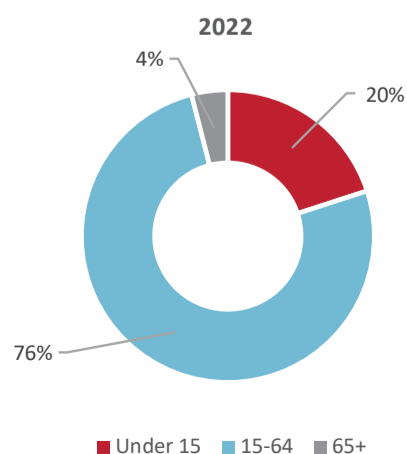

## Age Distribution

### Population under 15 years

There were 103,913 children in this age group, with 50,554 females and 53,359 males

### Population from 15 to 64 years

The population aged between 15-64 years was 390,369, representing 76 percent of the total population. This figure marks an increase of 8 percent since the 2014 census when the working-age population was 228,619 and constituted 68 percent of the total population.

### Population above 65 years

Individuals aged 65 years or older amounted to 20850, with males comprising 10,753 and females 10,097.